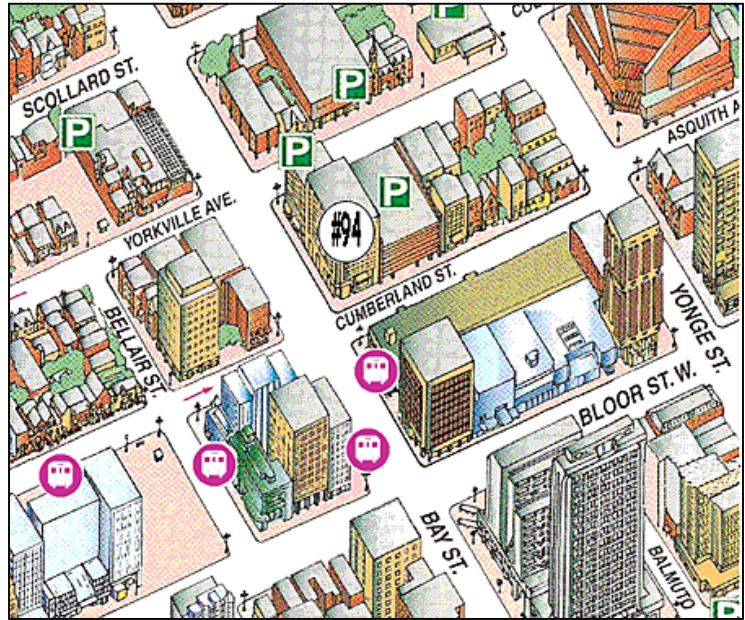

General

The office is located at 94 Cumberland Street, Suite 604, at the corner of Cumberland and Bellair Streets, a bit west of Bay Street.

Public Transit and on Foot

You can easily get there by public transit.

It's a pleasant walk [two and a half city blocks] from Yonge and Bloor.

Car

To Parking Areas and on Foot: You can easily get there by car. It's a short walk from any parking area.

From North (401): Exit 401 at Yonge Street. Travel south to Yorkville Avenue (2 blocks north of Bloor). Turn right onto Yorkville, going west to Bay Street. A Green P parking garage is on your left and another outdoor parking lot is on your right before you reach Bay Street.

From East/West: Travel to Yonge Street. Travel north on Yonge to Yorkville Avenue (2 blocks north of Bloor). Turn left onto Yorkville, going west to Bay Street. A Green P parking garage is on your left and another outdoor parking lot is on your right before you reach Bay Street.

Parking Areas

- Cumberland/Yorkville municipal (green "P") parking, entrances off Cumberland or Yorkville, between Yonge and Bay (closer to Bay). This is the least expensive.
- Private outside parking, on Yorkville (across from municipal lot).
- Private outside parking, on Yorkville, between Bay St. and Avenue Rd., at the top of Bellair Street (most expensive).